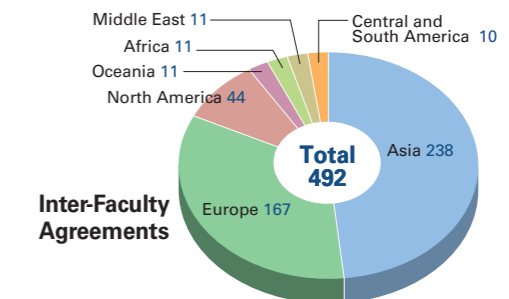

Academic Exchange Agreements with Universities Abroad

102 Inter-University and 492 Inter-Faculty Exchange Agreements

Osaka University has concluded academic exchange agreements with universities and institutions throughout the world for both inter-university and inter-faculty exchanges. Extensive exchanges of students, researchers and joint research projects are being conducted with these partner institutions.

Mutual tuition waivers may be implemented for students who participate in exchange programs with the universities marked with a “*” in the following list :

Inter-University Exchange Agreements

(as of February 1, 2015)