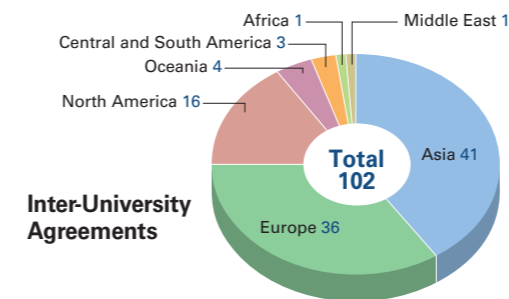

Academic Exchange Agreements with Universities Abroad

102 Inter-University and 492 Inter-Faculty Exchange Agreements

Osaka University has concluded academic exchange agreements with universities and institutions throughout the world for both inter-university and inter-faculty exchanges. Extensive exchanges of students, researchers and joint research projects are being conducted with these partner institutions.

Mutual tuition waivers may be implemented for students who participate in exchange programs with the universities marked with a “*” in the following list :

Inter-University Exchange Agreements

(as of February 1, 2015)